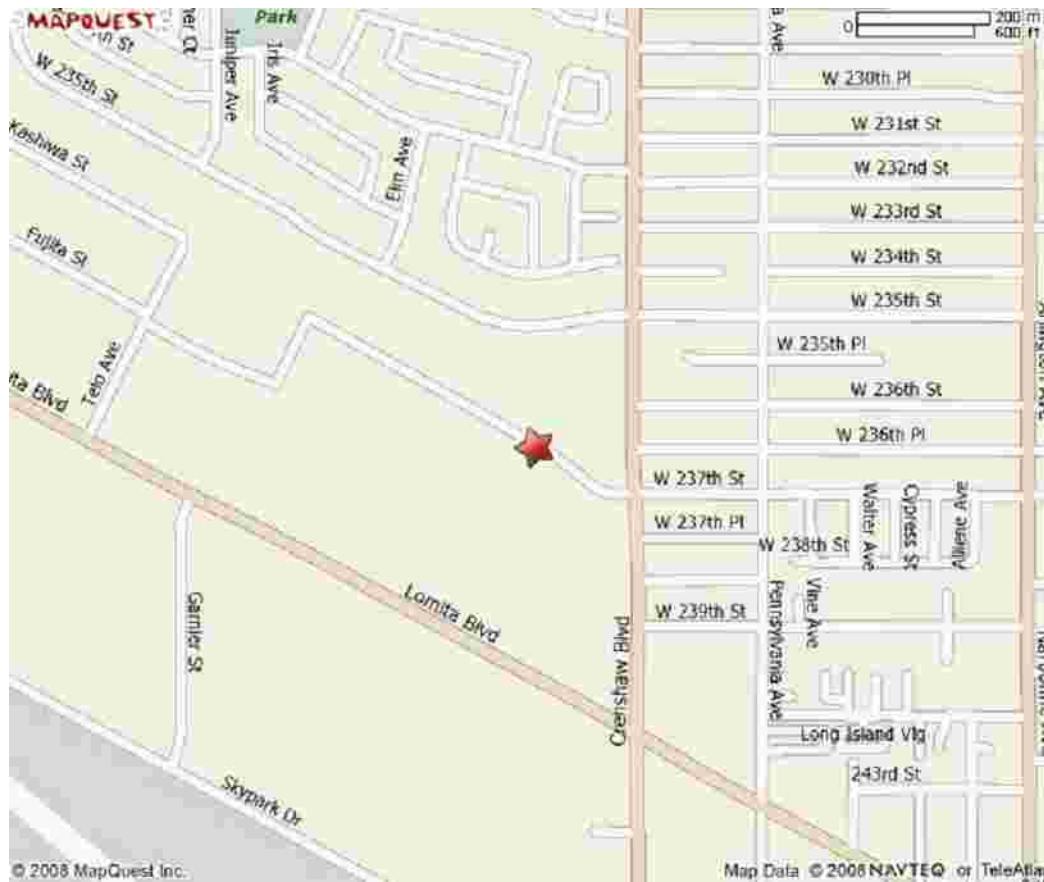

2520 W 237th St
Torrance CA
90505-5217 US

Notes:

** We are located on the Left hand side **
** ** Parking is available on either side of the building **

Do you know YOUR Score?

Your Credit Score	Your Interest Rate
Excellent 701 - 850	5.66%
Fair 551 - 700	7.47%
Poor 350 - 550	9.29%

Find out instantly!

All rights reserved. Use Subject to License/Copyright

This map is informational only. No representation is made or warranty given as to its content. User assumes all risk of use. MapQuest and its suppliers assume no responsibility for any loss or delay resulting from such use.